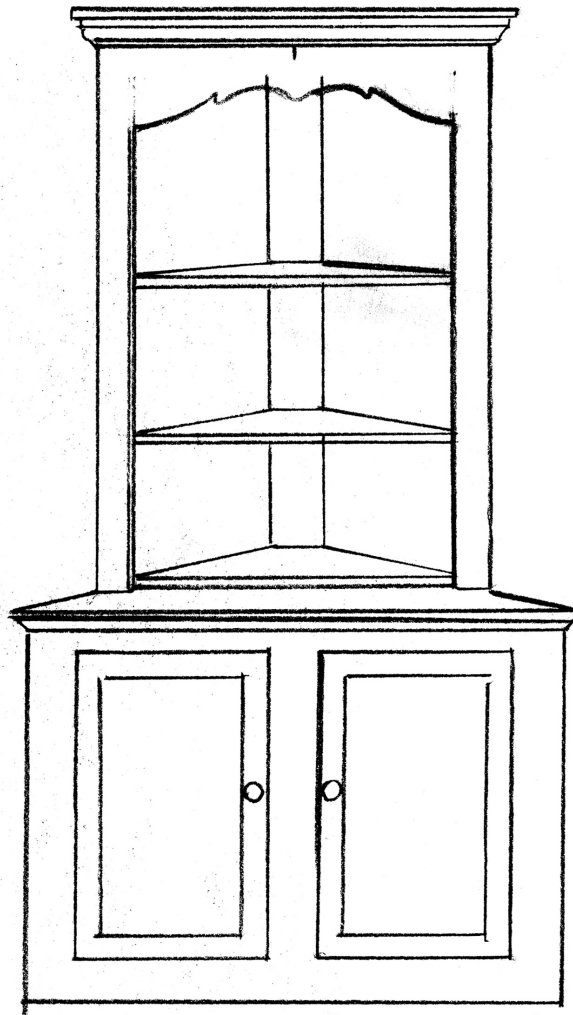

Ron Fisher[®]
FURNITURE

#650FV FRENCH VILLA STEPBACK CORNER CUPBOARD

73"H x 42"W x 20"D

AVAILABLE IN ALL FINISHES

COMMON CARRIER

CUSTOM SIZE AVAILABLE, FAX DETAILS TO 641-753-0977

RON FISHER FURNITURE P.O. BOX 1208 MARSHALLTOWN, IOWA 50158